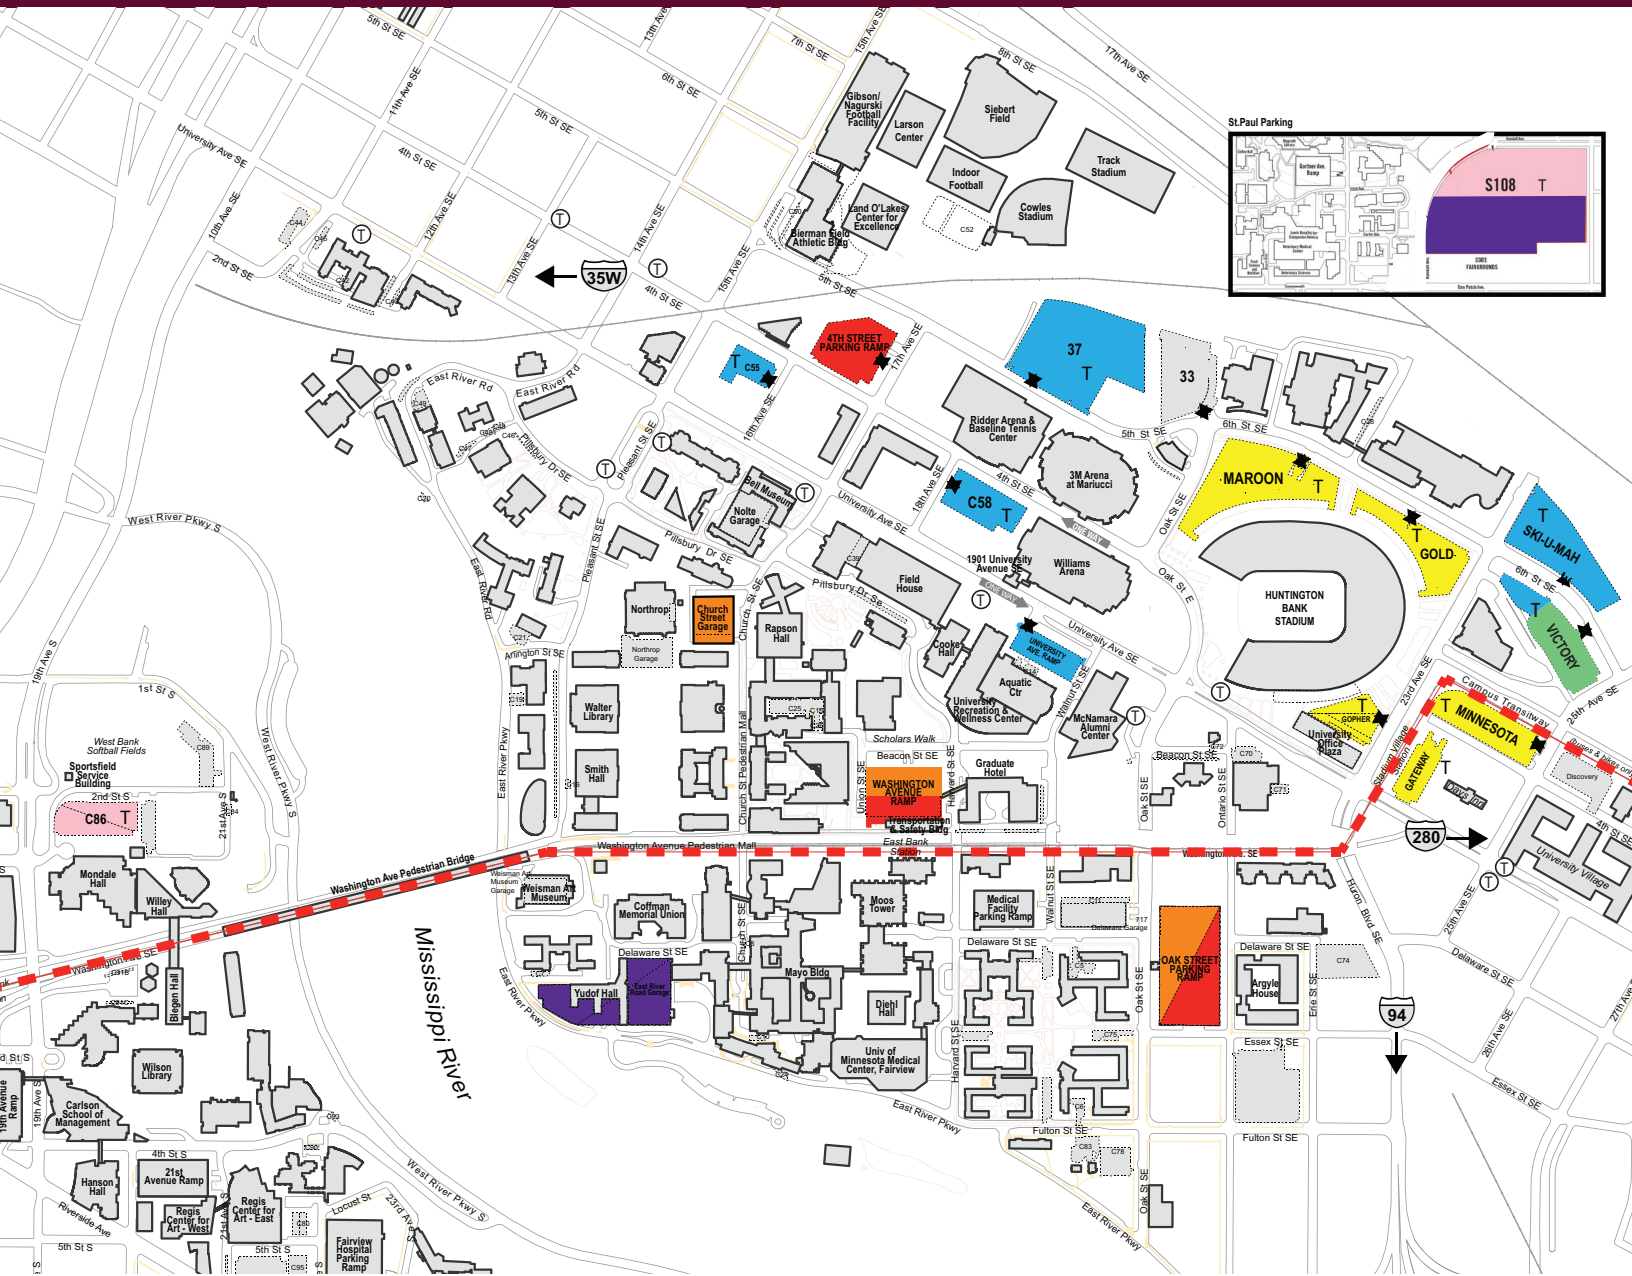

M PARKING | FOOTBALL

	SEASON PARKING PRICE	ANNUAL DONATION REQUIRED	
ZONE 1 - Season Parking Pass Only	\$175	\$2,500	Day of Game Parking (\$10)
ZONE 2 - Season Parking Pass Only	\$140	\$1,000	Day of Game Parking (\$20)
ZONE 3 - Season Parking Pass Only	\$105	\$0	Tailgating Permitted
ZONE 4 - Season Parking Pass Only	\$70	\$0	Metro Transit Bus
Season Pass RV Parking	\$1,050	\$2,500	Green Line LRT